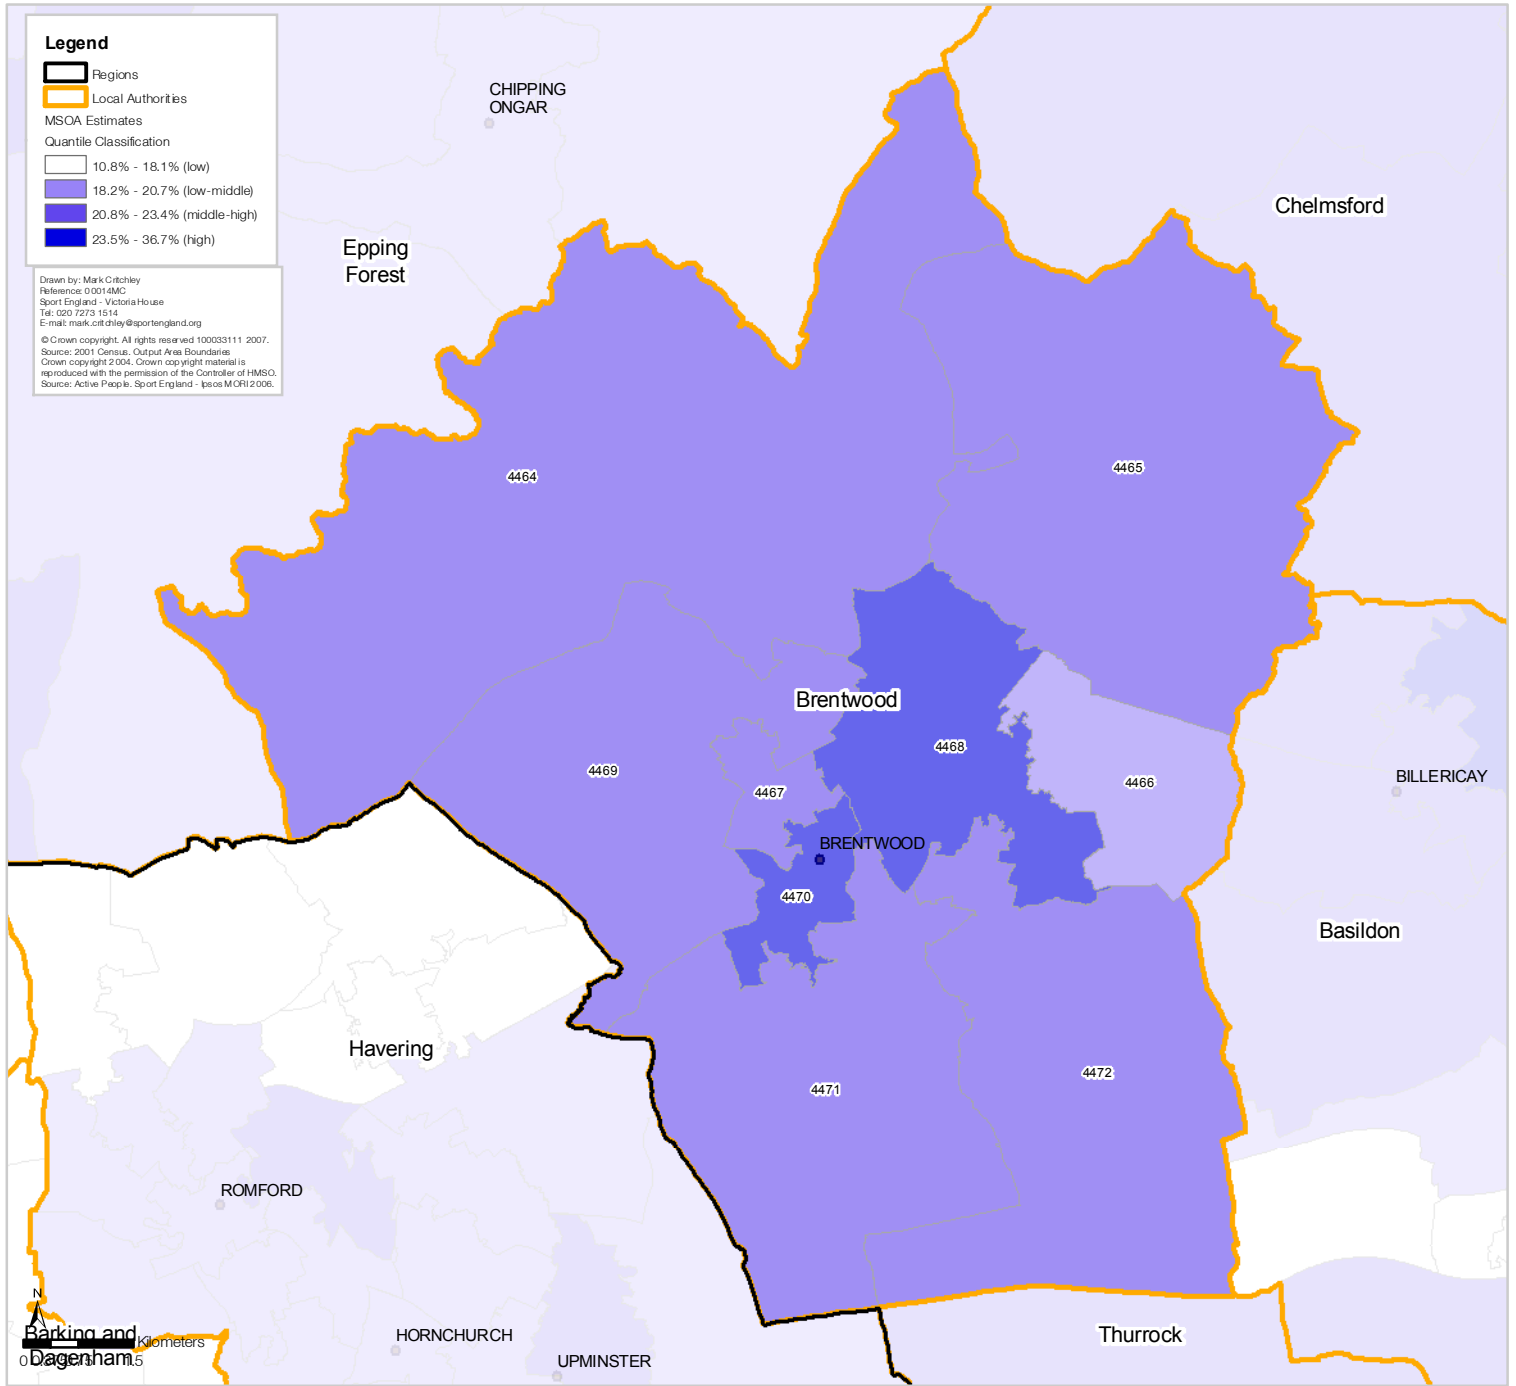

Brentwood District Council Participation (3 x 30) Estimates by Middle Super Output Area (MSOA)

*MSOA Code	Estimate	Lower **CL	Upper **CL
E02004464	21.73%	17.19%	27.33%
E02004465	22.47%	17.72%	26.34%
E02004466	20.51%	16.16%	25.90%
E02004467	20.81%	16.41%	26.28%
E02004468	25.09%	20.02%	31.27%
E02004469	22.43%	17.74%	28.22%
E02004470	25.24%	20.22%	31.48%
E02004471	21.54%	17.02%	27.12%
E02004472	22.85%	18.10%	28.73%

*Add E0200 to MSAO map label to reference correct code in table.
** Confidence Level